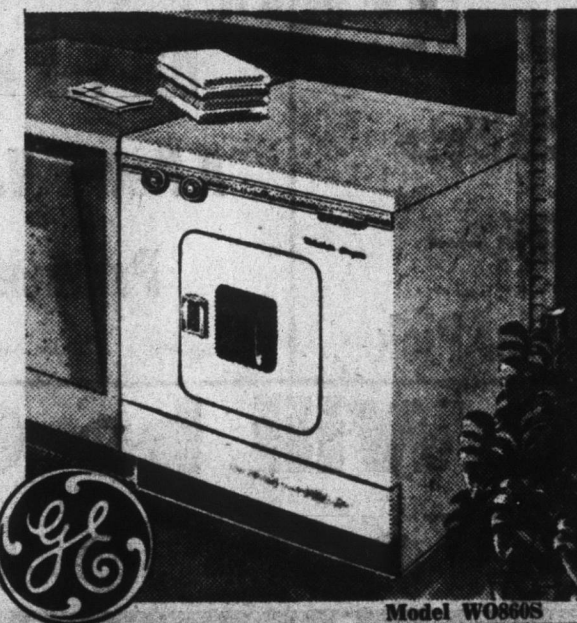

TENT BARGAINS

G.E.

**GARBAGE
DISPOSAL**
$48.88

**FREE Reminder
Board to Each
Customer Who
Purchases A Major
Appliance**

SPEEDWAY 1/4"

**ELECTRIC
DRILLS**
$11.95

WESTINGHOUSE
**VACUUM
CLEANER**

Reg. $88.95
TENT SPECIAL **$59.95**

BENZ-O-MATIC
PROPANE TORCH
PLUS ONE REFILL TANK
BOTH **$6.99**

**HOME BARBER
KITS**

TENT SPECIAL **$4.99**

**AUTO BABY
SEATS**
49c
Reg. $1.19

**24" OUTDOOR
GRILLS**

TENT SPECIAL **$4.99**

Ph. 32009 **GOODYEAR SERVICE STORE** PLENTY of FREE PARKING