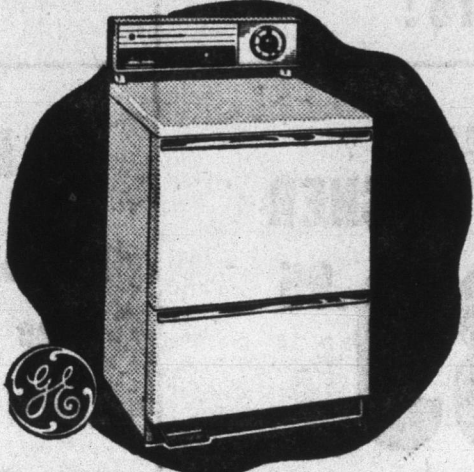

AUTOMATIC DRYER
Automatically controlled high-speed drying... dries typical clothes load in less than 35 minutes. Dewatering for synthetics. Foot pedal opens magnetic safety door.
$299.95 $3.00 Weekly