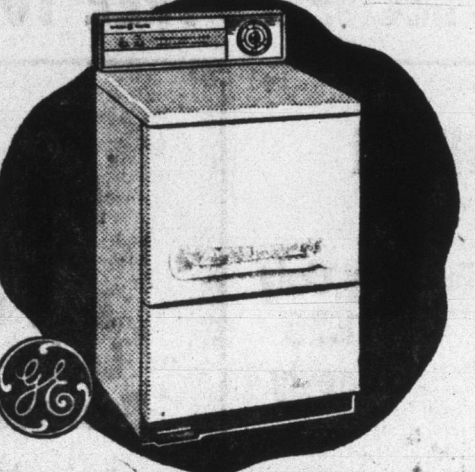

AUTOMATIC DRYER
Dries typical clothes load in 35 minutes, synthetics in less than 8 minutes. Automatic temperature control. Safety start switch... magnetic safety door latch.
$199.95 $2.75 Weekly