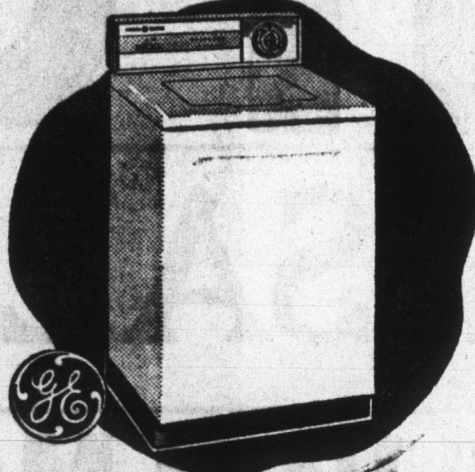

STORE POLICY

1. We guarantee and service everything we sell.
2. Our sales and service personnel are factory trained.
3. We handle service on all major appliances.
4. We buy in TRUCKLOAD QUANTITIES. No other dealer can sell comparable merchandise for less.
5. See one of Adams county's largest display of General Electric appliances.

YOUR TRADE MAKES THE DOWN Payment

90 DAYS
SAME AS
CASH

FREE - FREE
TOWN DELIVERY
of ALL
MERCHANDISE
SOLD DURING
THIS SALE

FILTER-FLO WASHER
5 automatic cycles to give just-right care for any washable fabric. Non-clogging moving filter leaves no lint fuzz on clothes. Big 10-lb. capacity. 5-year written guarantee.
\$359.95 \$3.50 Weekly