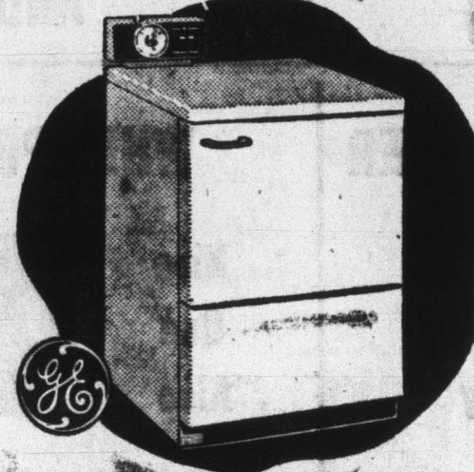

AUTOMATIC DRYER
Adjustable controls select drying time according to fabrics. Percutair drum... no holes to snag clothes. Full-width door. Convenient lint trap. Safety start switch.
$138.88 $1.75 Weekly