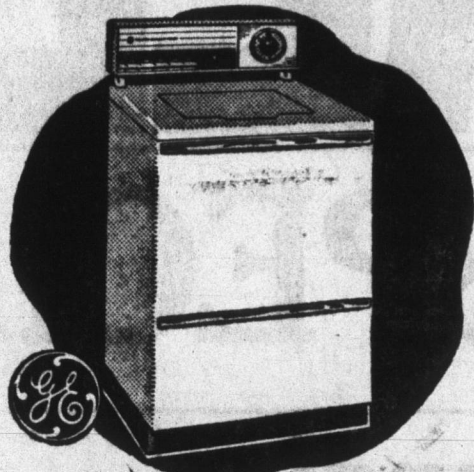

YOUR TRADE MAKES THE DOWN Payment

90 DAYS
SAME AS
CASH

FREE - FREE
TOWN DELIVERY
of ALL
MERCHANDISE
SOLD DURING
THIS SALE

FILTER-FLO WASHER
5 automatic cycles to give just-right care for any washable fabric. Non-clogging moving filter leaves no lint fuzz on clothes. Big 10-lb. capacity. 5-year written guarantee.
\$359.95 \$3.50 Weekly