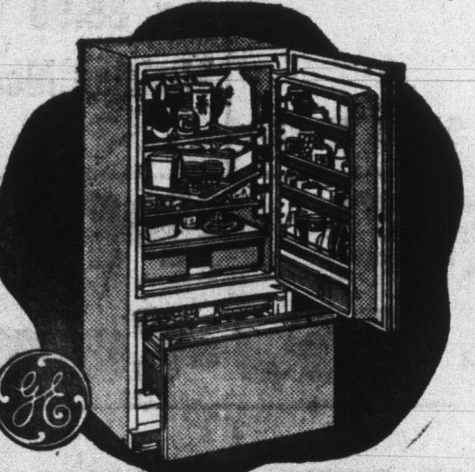

AUTOMATIC DRYER
Automatically controlled high-speed drying... dries typical clothes load in less than 35 minutes. Dewatering for synthetics. Foot pedal opens magnetic safety door.
\$299.95 \$3.00 Weekly

AUTOMATIC DRYER
Dries typical clothes load in 35 minutes, synthetics in less than 8 minutes. Automatic temperature control. Safety start switch... magnetic safety door latch.
\$199.95 \$2.75 Weekly

AUTOMATIC DRYER
Adjustable controls select drying time according to fabrics. Percutair drum... no holes to snag clothes. Full-width door. Convenient lint trap. Safety start switch.
\$138.88 \$1.75 Weekly

REFRIG.-FREEZER
Straight-line design combination 10 cu.-ft. automatic defrost refrigerator and 5 cu.-ft. roll-out zero-degree freezer. Swing-out shelves and bins hand you the food.
\$649.95 \$4.95 Weekly

REFRIG.-FREEZER
Combination 3.5 cu.-ft. roll-out freezer and big refrigerator section with swing-out shelves, vegetable bins, egg tray and butter conditioner bring food right out to you.
\$569.95 \$4.00 Weekly