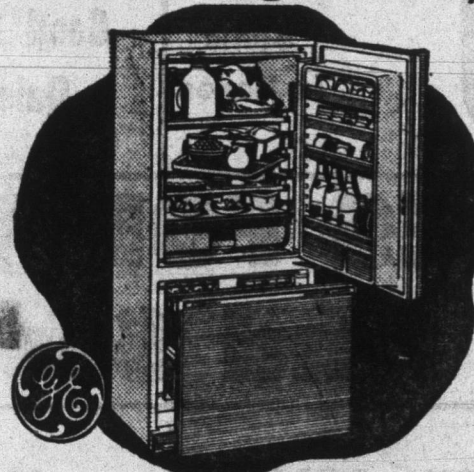

FILTER-FLO WASHER
Flexible automatic control gives choice of 1 to 15 minutes actual washing time. Will wash, rinse, damp-dry and shut off automatically. Water saver, temperature controls.
\$179.95 \$2.50 Weekly

REFRIG.-FREEZER
Straight-line design combination 10 cu.-ft. automatic defrost refrigerator and 5 cu.-ft. roll-out zero-degree freezer. Swing-out shelves and bins hand you the food.
\$649.95 \$4.95 Weekly

REFRIG.-FREEZER
Combination 3.5 cu.-ft. roll-out freezer and big refrigerator section with swing-out shelves, vegetable bins, egg tray and butter conditioner bring food right out to you.
\$569.95 \$4.00 Weekly